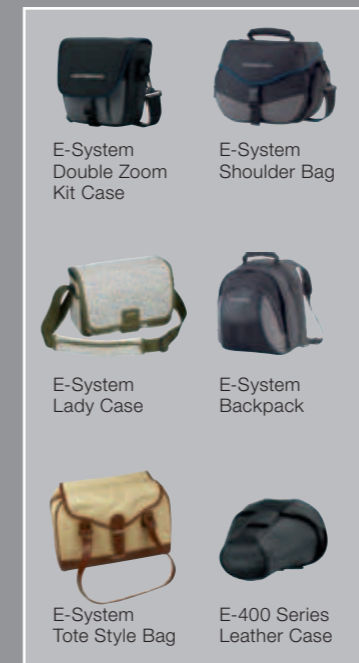

Power Supply

Remote Control

E-System Bags